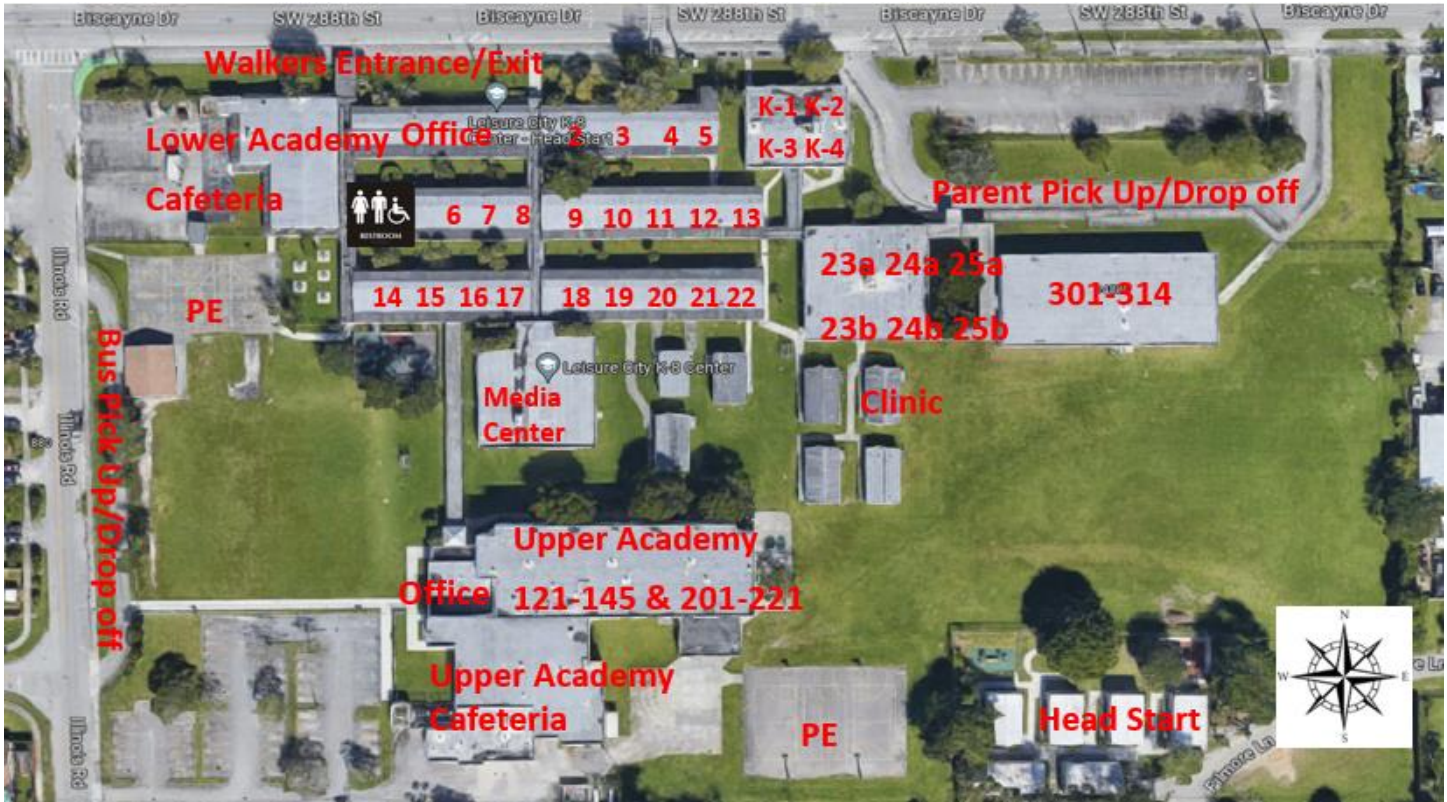

Liesure City K-8 Arrival and Dismissal Procedures

Arrival Procedures 7:30am

- Parent Drop will be located off SW 288 ST in front of the 300 building.
- Walkers Entrance will be located off SW 288 ST in front of the Lower Academy Cafeteria.
- Bus Drop will be located off Illinois Rd southwest of the PE and northwest of the Upper Academy Parking Lot
- Upon arrival all students will have the opportunity for breakfast and then go to the assigned location listed below.
- Kindergarten and 1st grade will be in the Lower Academy
- Grades 2- 5 will be on PE court.
- Upper Academy will be in the cafeteria.
- Lower Academy Students will be picked up by their teachers from assigned locations.
- Upper Academy students will be released to go to their assigned Homerooms.

Dismissal Procedures 3:00 (Wednesday 1:50)

- Parent Drop will be located off SW 288 ST in front of the 300 building.
- Walkers Entrance will be located off SW 288 ST in front of the Lower Academy Cafeteria.
- Bus Drop will be located off Illinois Rd southwest of the PE and northwest of the Upper Academy Parking Lot
- Staggered Dismissal
 1. Students taking the bus will be released and ushered to PE shelter.
 2. Students walking will be released and ushered to the entrance off SW 288 ST by the Cafeteria
 3. Parents pick up will be released and ushered to the loop off SW 288 ST in front of the 300 building.